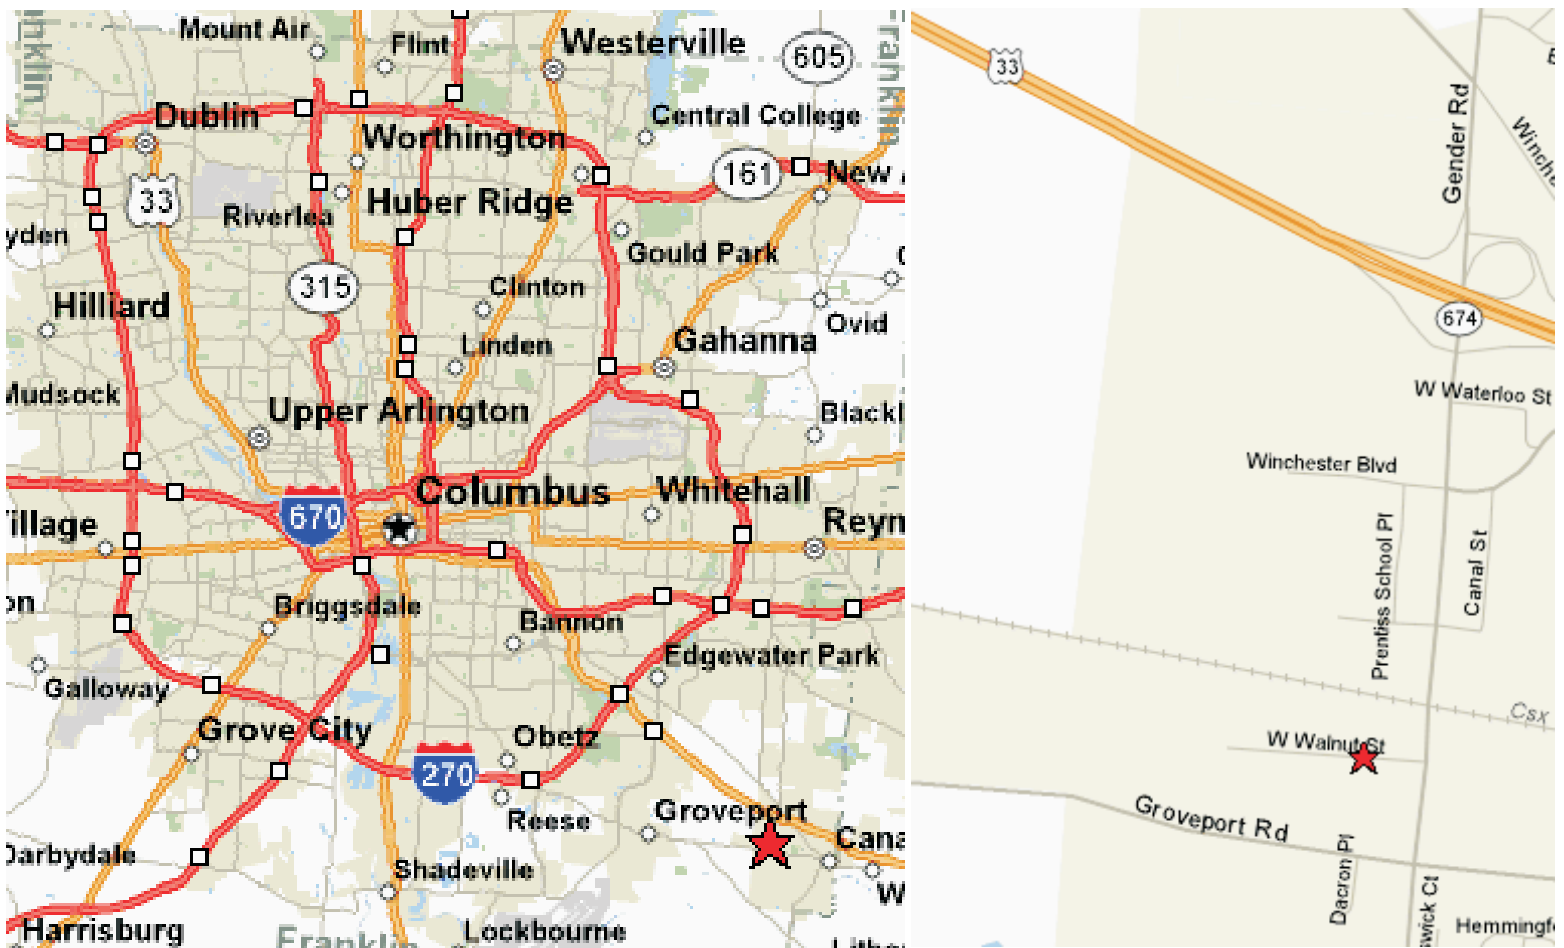

Directions to:
895 Walnut Street
Canal Winchester, Ohio 43110

From 270 take 33 East toward Lancaster (5.3 Miles)
Turn Right on Gender Road (0.6 Miles)
Turn Right on Walnut Street (150 yards)

Questions? Call us at 1-800-RENTENT